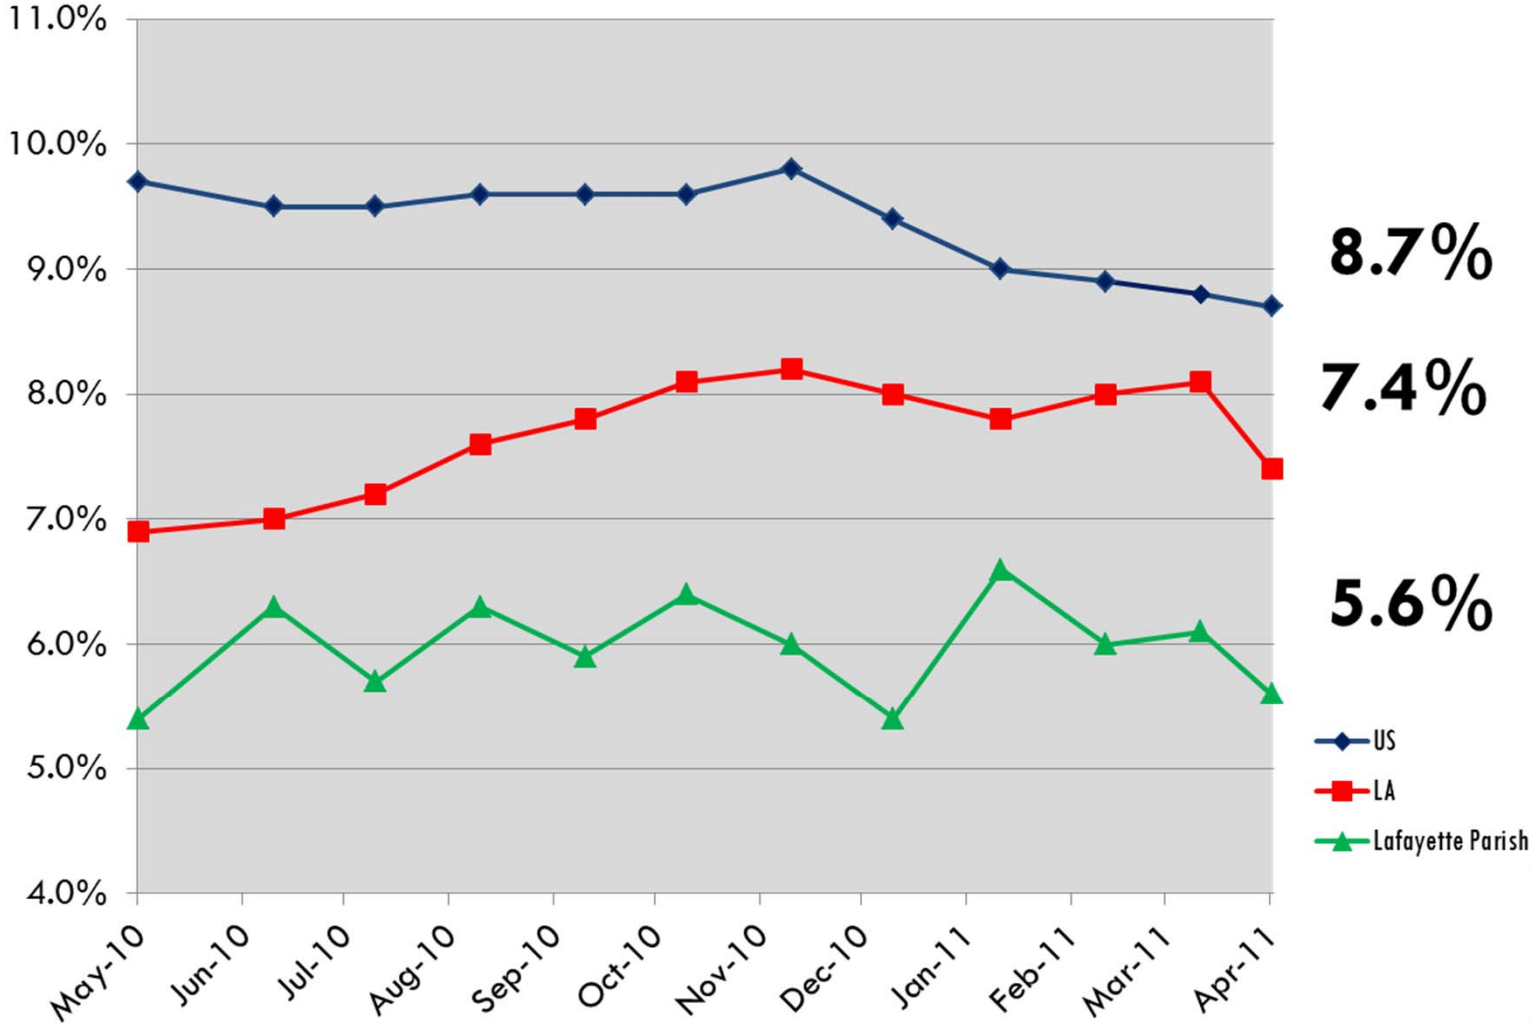

UNEMPLOYMENT

Source: Louisiana Workforce Commission