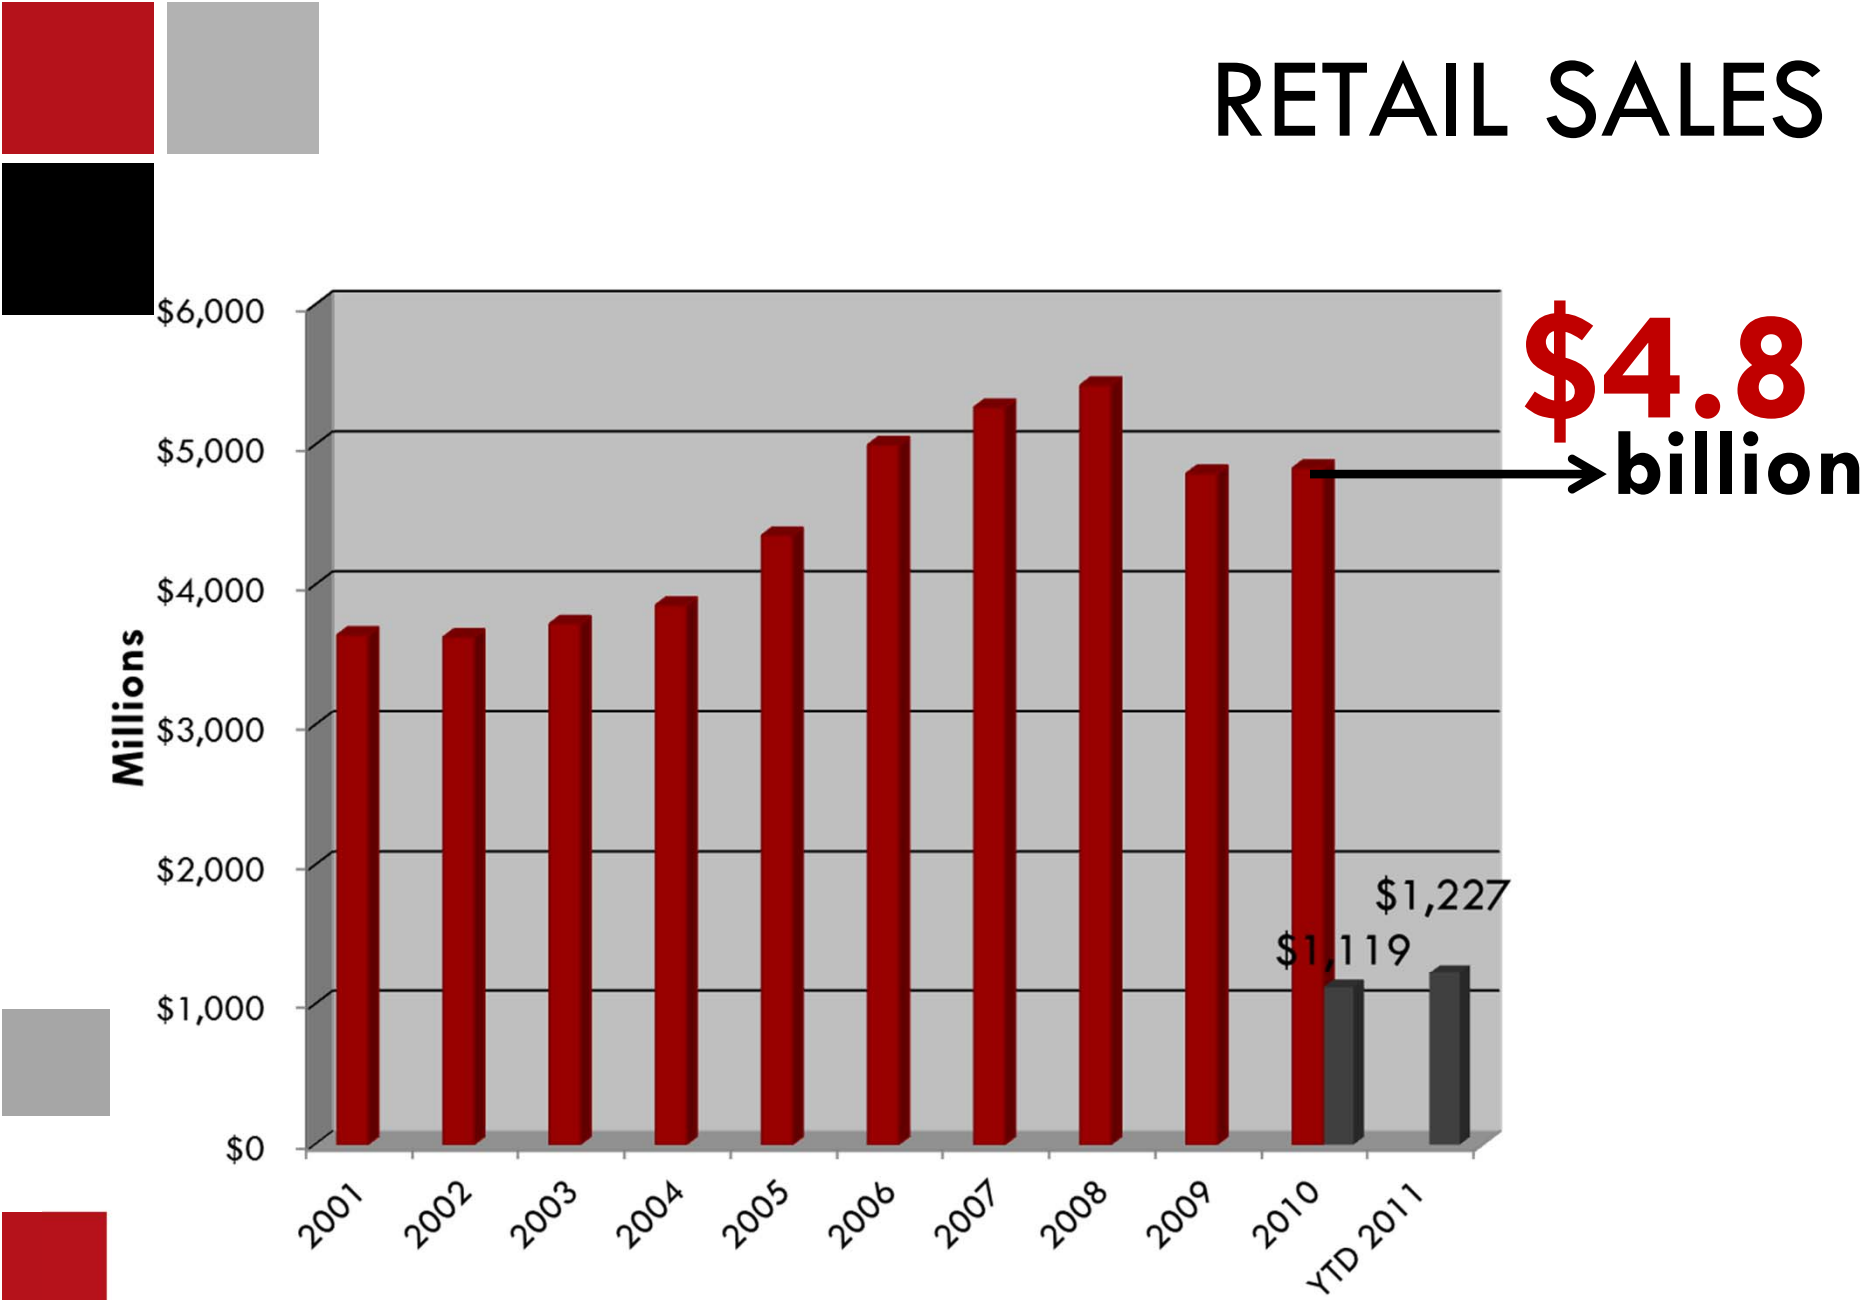

per capita personal
income growth

metro area GDP

www.lafayette.org/goodnews

Source: The Daily Beast

RETAIL SALES

Source: Lafayette Parish School Board

BUYING POWER INDEX

Parish	2009 Population Estimate	2009 Retail Sales	% of Per Capita Income Spent on Retail Sales	2009 Buying Power Index
Acadia	60,635	\$679,806,002	36.9%	1.57
Evangeline	36,348	\$229,534,994	25.2%	0.74
Iberia	75,818	\$1,178,190,994	44.3%	2.18
Lafayette	209,287	\$4,796,331,573	53.2%	7.43
St Landry	92,887	\$927,635,949	35.0%	2.09
St Martin	52,611	\$432,578,977	28.6%	1.27
Vermilion	56,385	\$629,688,997	37.0%	1.46