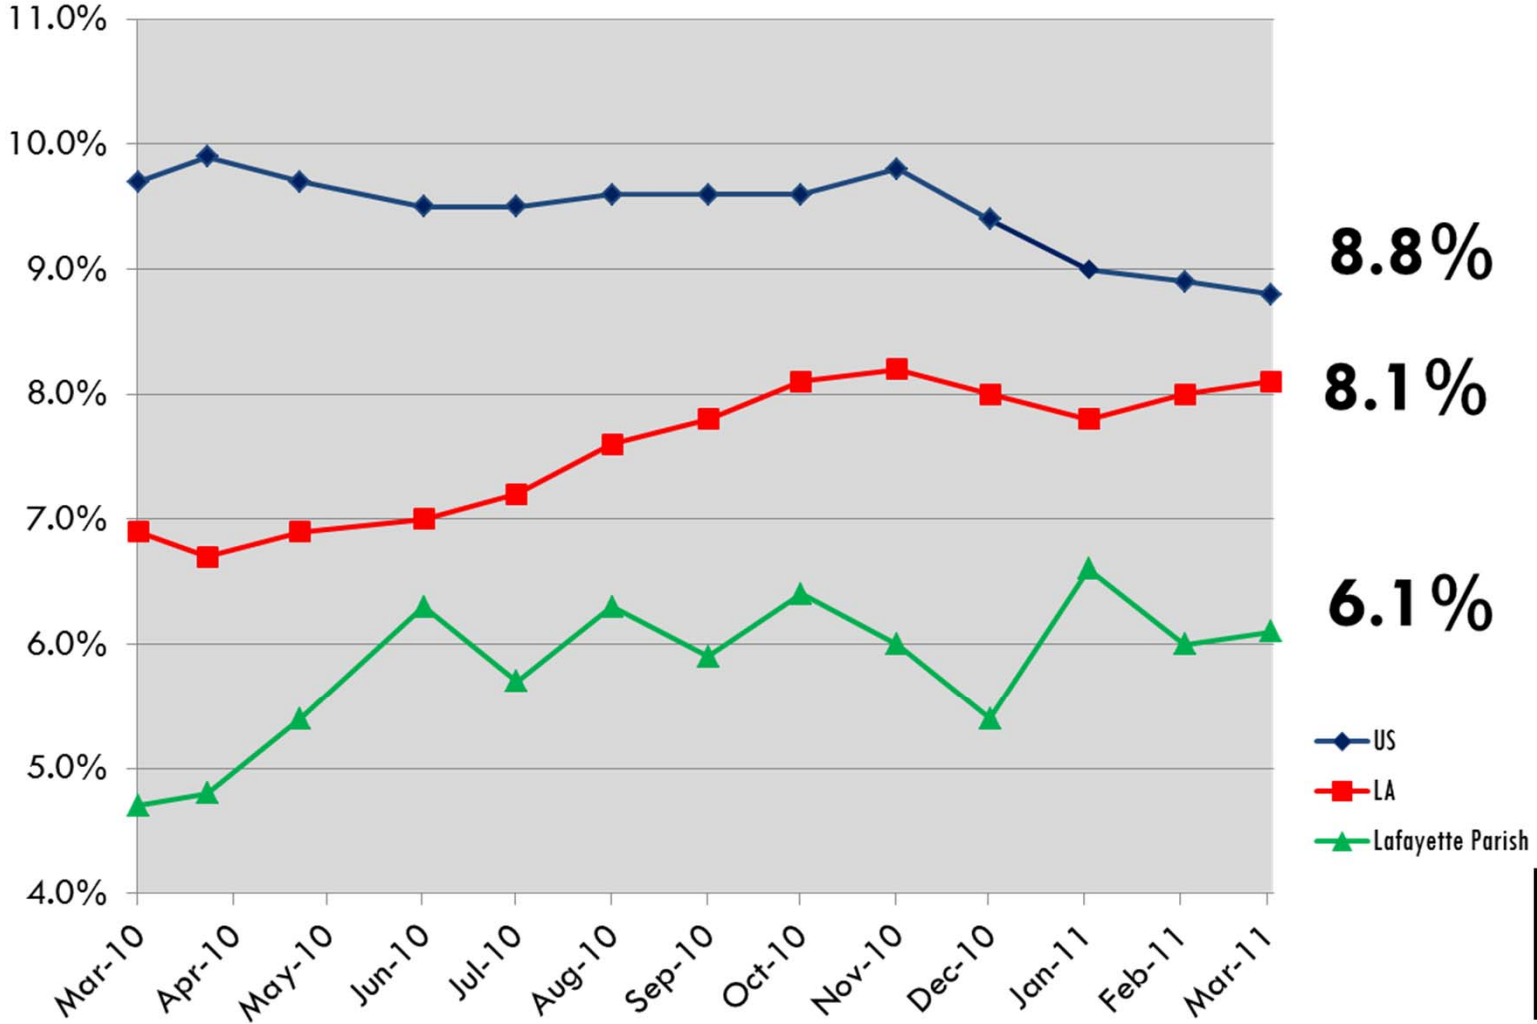

UNEMPLOYMENT

Source: Louisiana Workforce Commission, March 2011